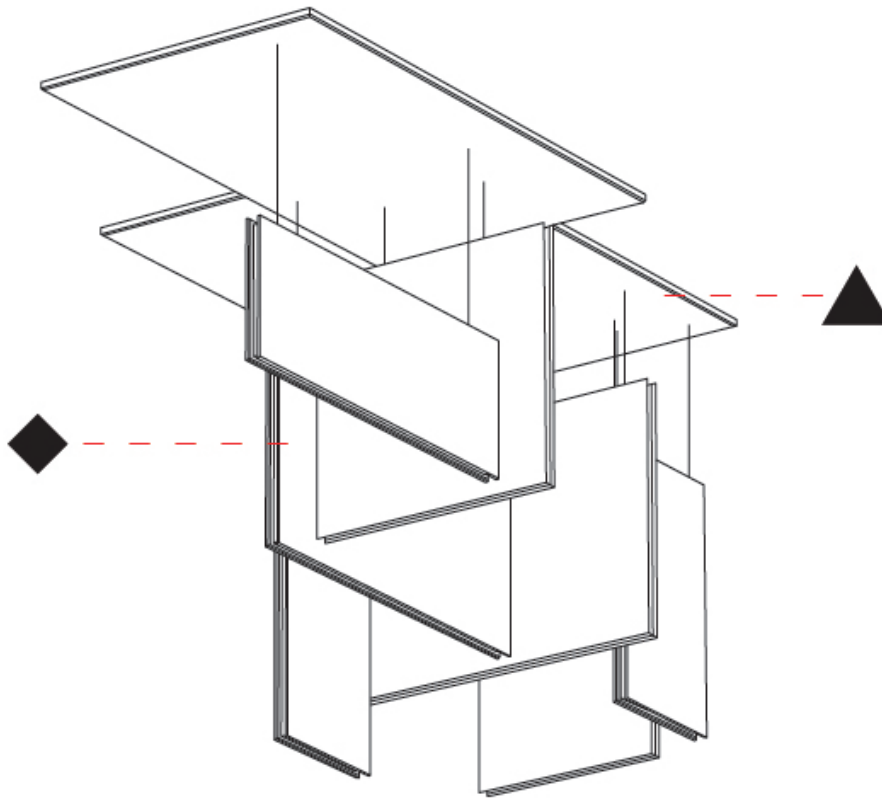

A300698-

PROJECT

TYPE

SPECIFIER

QUANTITY

DATE

A